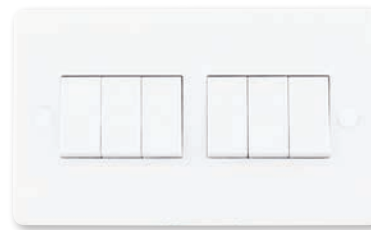

TELEPHONE OUTLETS

Finish options

Brushed Chrome - BCM Antique Brass - ABM
Polished Chrome - PCM Matt Black- MBM

Standard of Compliance - BS EN 6312-2
Mounting Boxes - 25mm deep

Certified - **intertek**

List No.	Description	Pack Qty
D-BT1M- ...	1 Gang BT Master Outlet	1
D-BT1S- ...	1 Gang BT Secondary Outlet	1

MEDIAN SOFT CURVED EDGE

MEDIAN - SOFT CURVED EDGE

- Soft Curved Edge
- Single Screw Modular Switches
- Antimicrobial Urea Switchplate*
- Single Screw Fixing
- Plate depth 9.5mm
- Matrix20 Compatible

10AX LIGHT SWITCHES