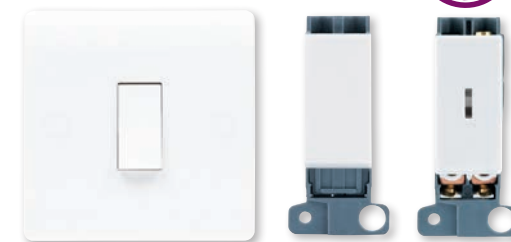

10AX LIGHT SWITCHES

Standard of Compliance - BS EN 60669-1
Mounting Boxes - 16mm

Certified - **intertek**

List No.	Description	Pack Qty
NSP6INT	Intermediate switch	10
NSPMINT	Intermediate switch module	1
NSPMKEY	Key switch module	1
NEW NSPM12	2 way switch module	1